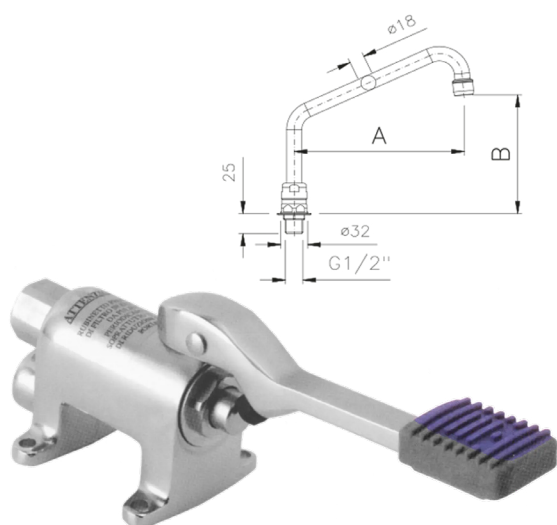

Technical data sheet

Product features

Tap foot operated N

Model	SAP Code	00021199
-------	----------	----------

Technical data sheet

Technical parameters

Tap foot operated N

Model	SAP Code	00021199
--------------	-----------------	----------

1. SAP Code:

00021199

5. Gross depth [mm]:

70

2. Article group:

Battery

6. Gross Height [mm]:

80

3. Net Weight [kg]:

1.20

7. Gross Weight [kg]:

1.32

4. Gross Width [mm]:

240